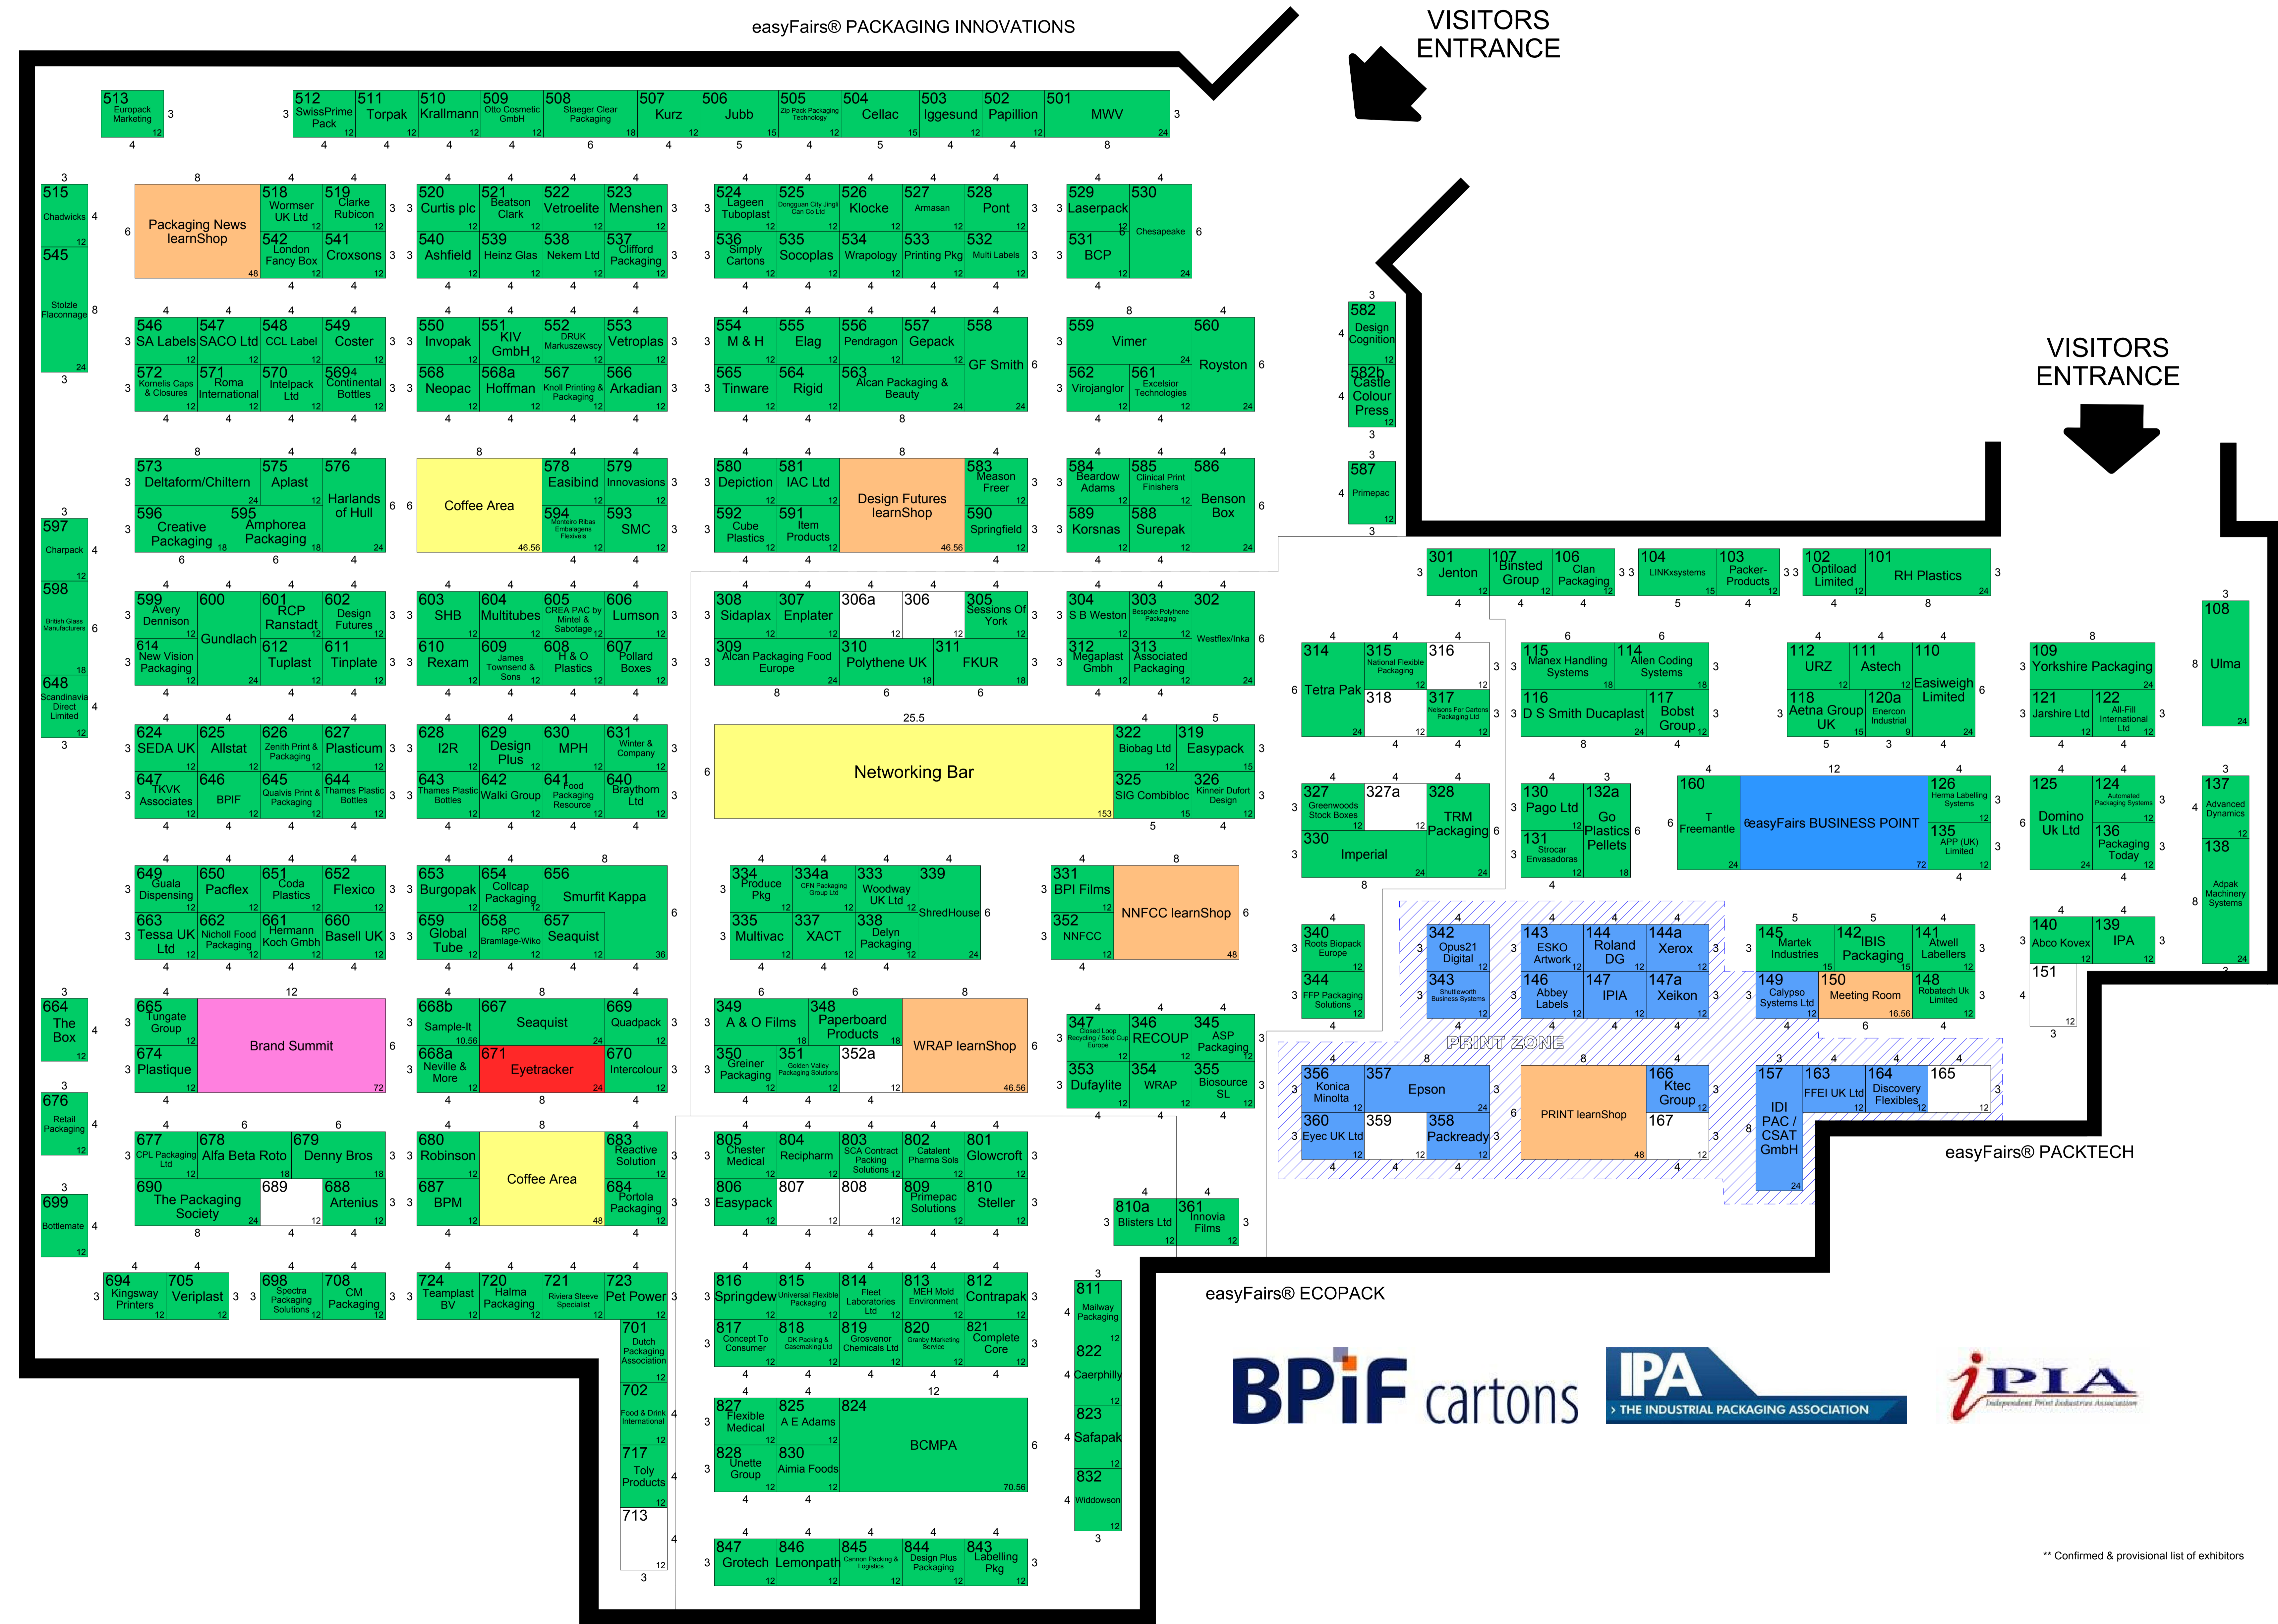

Packaging Event 2010

24 - 25 February 2010